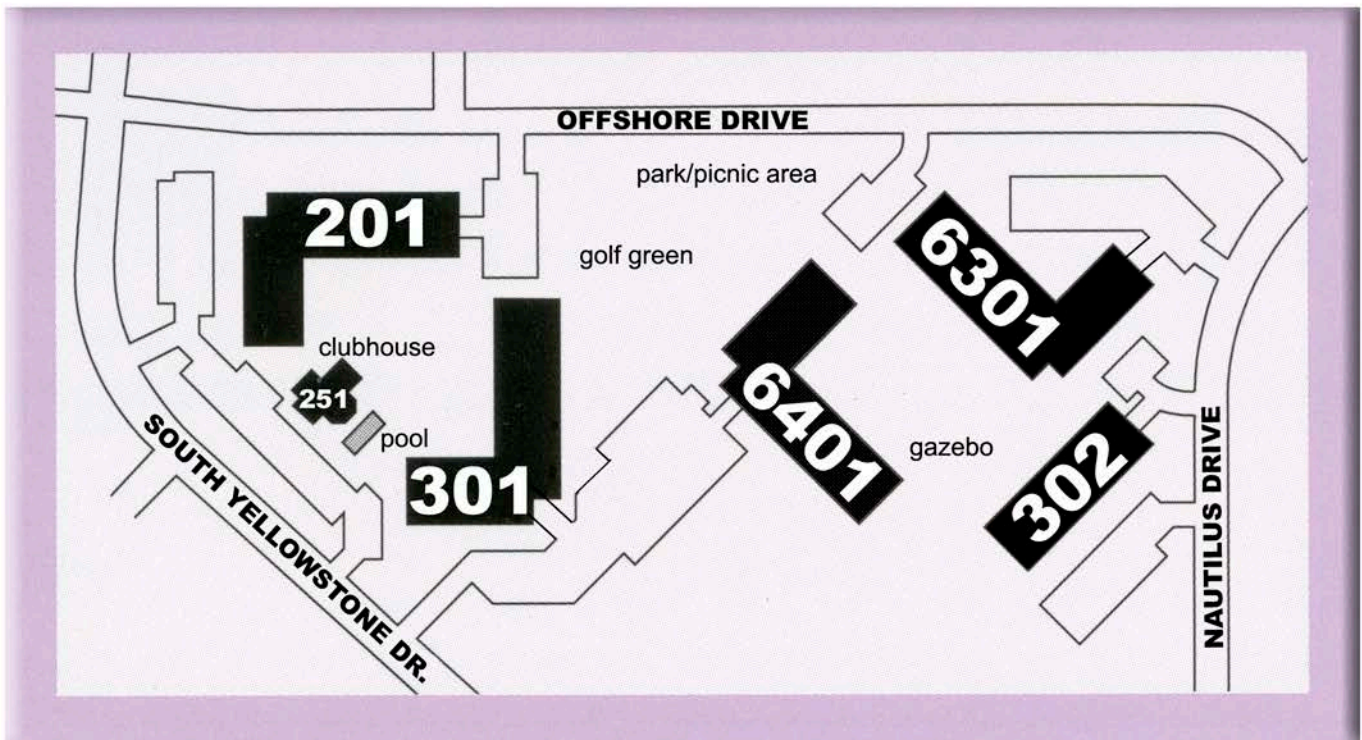

# YORKTOWN ESTATES

251 S. Yellowstone Drive  
Madison WI 53705

608-233-9533 info@yorktownestates.com  
www.yorktownestates.com