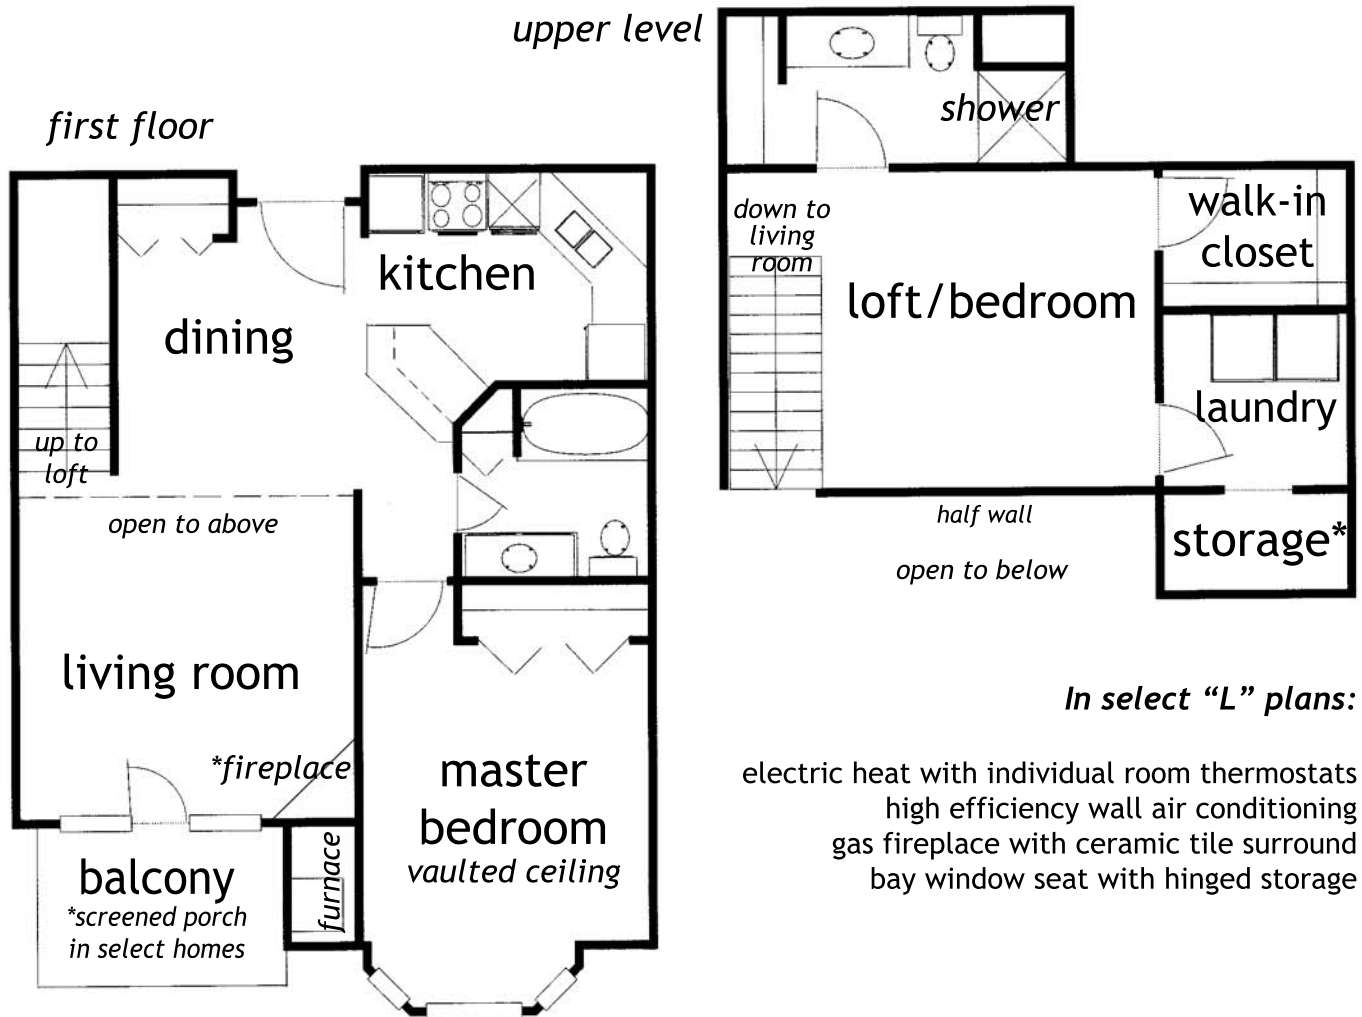

**The Landon** - 2 bedroom loft / 2 baths  
1160 - 1191 square feet

**In select "L" plans:**

- electric heat with individual room thermostats
- high efficiency wall air conditioning
- gas fireplace with ceramic tile surround
- bay window seat with hinged storage