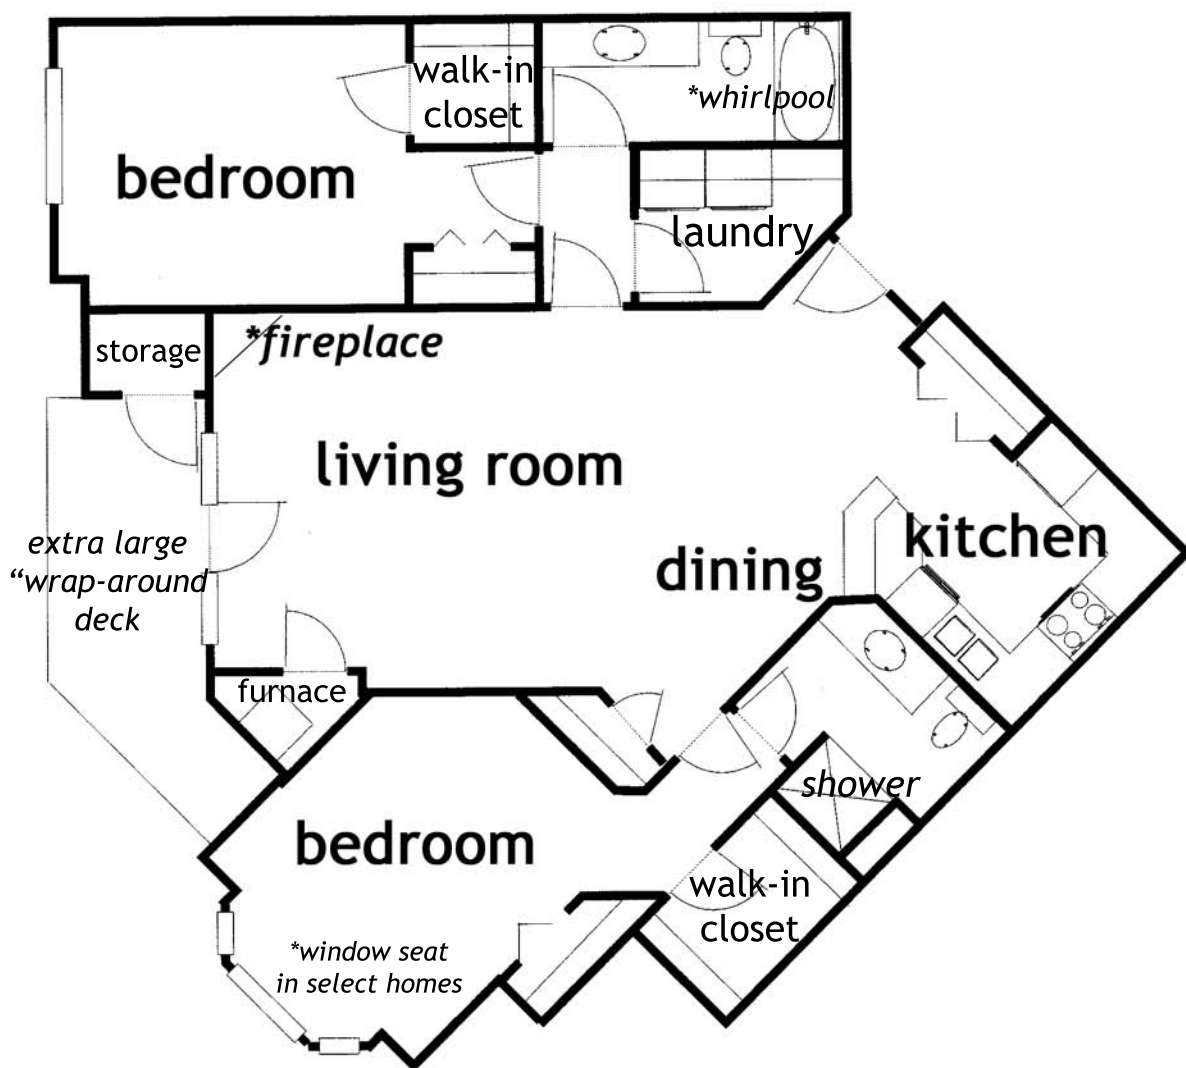

The Kettering *upper floor* - 2 bedroom / 2 baths
1330 square feet

*Square footage, floor plans, room dimensions and amenities may vary from those shown here.

Address: _____ Rent: \$ _____ Deposit: \$ _____