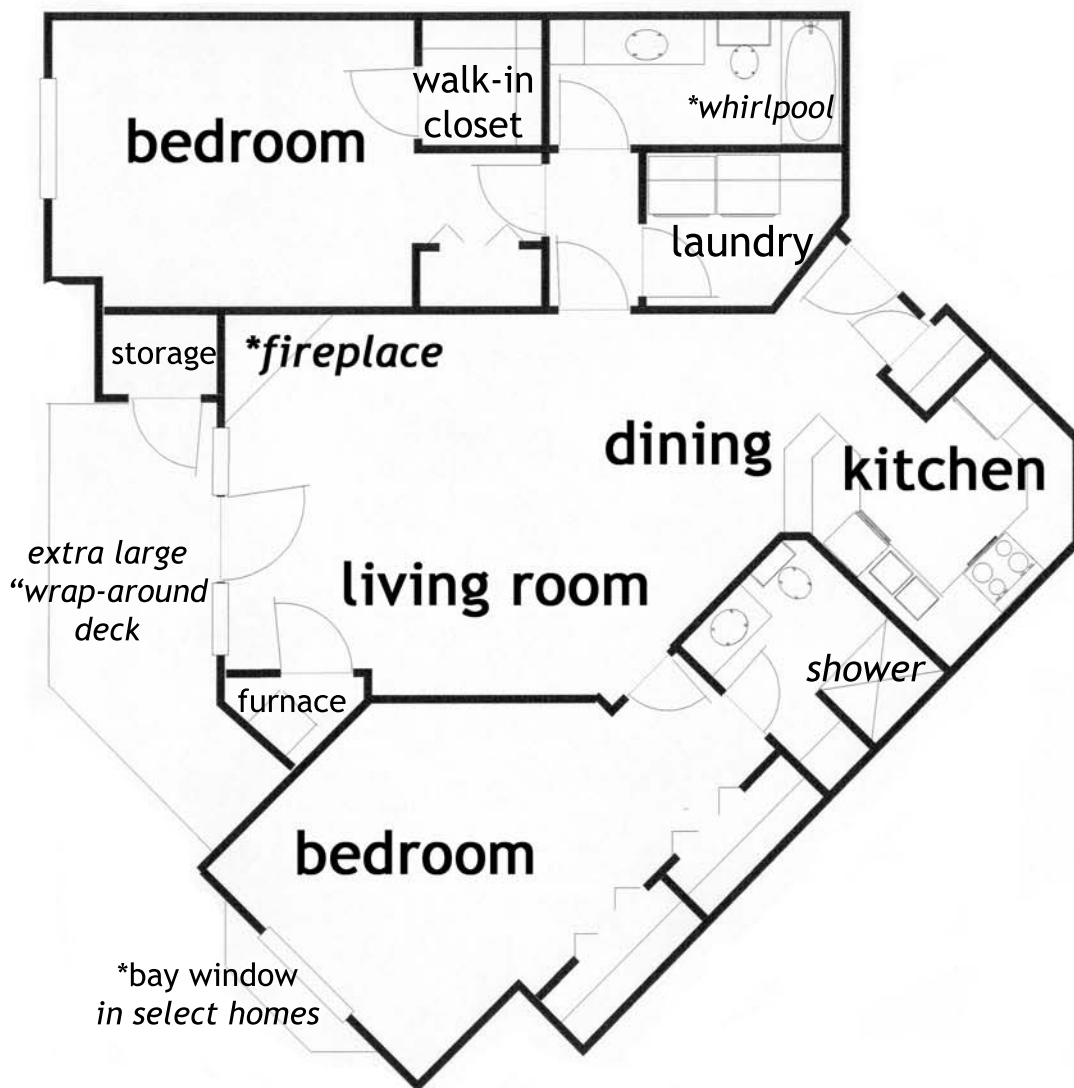

The Kettering *ground floor* - 2 bedroom / 2 baths
1230 square feet

*Square footage, floor plans, room dimensions and amenities may vary from those shown here.

Address: _____ Rent: \$ _____ Deposit: \$ _____