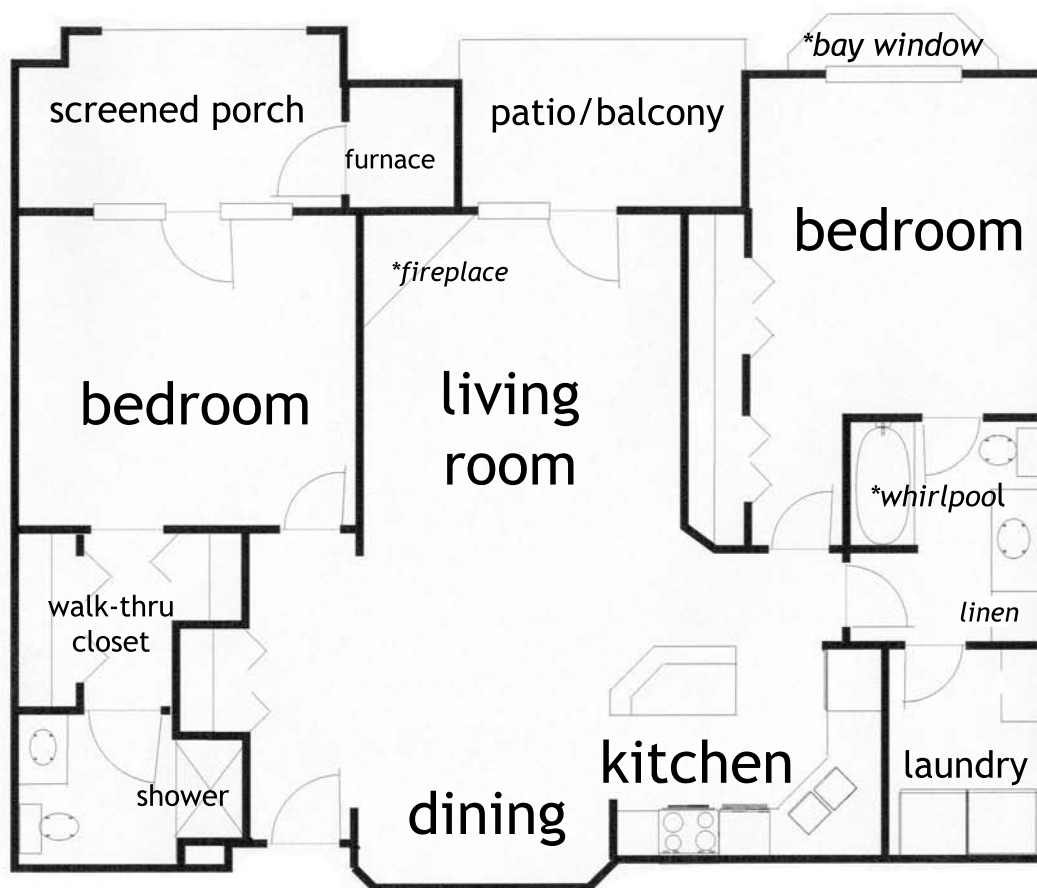

J **The Juneau** - 2 bedroom / 2 baths
1200 square feet

*Square footage, floor plans, room dimensions and amenities may vary from those shown here.

Address: _____ Rent: \$ _____ Deposit: \$ _____

251 S. Yellowstone Drive, Madison WI 53705 608-233-9533
www.yorktownestates.com info@yorktownestates.com
Thoughtfully managed by Resident Services, Inc.