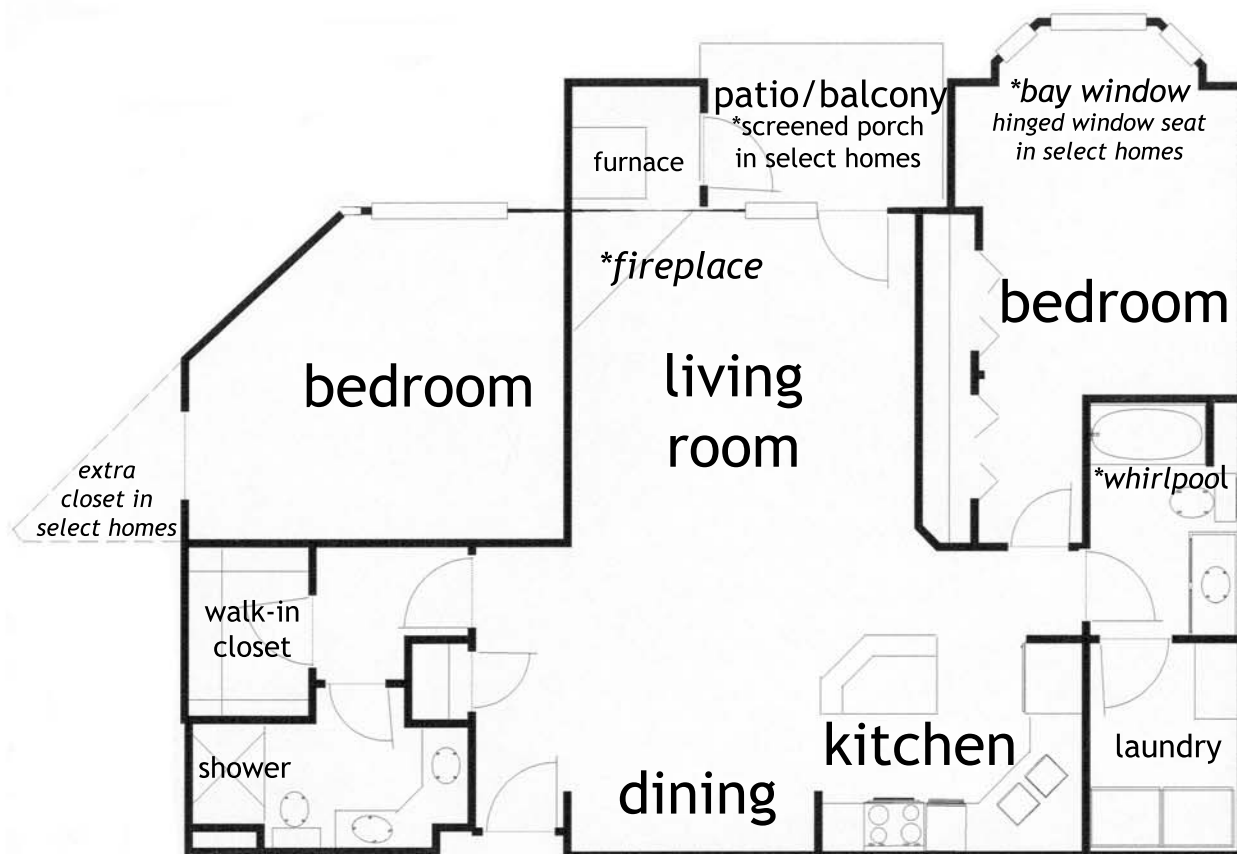

The Hampton - 2 bedrooms / 2 baths 1225 - 1253 square feet

*Square footage, floor plans, room dimensions and amenities may vary from those shown here.

Address: _____ Rent: \$ _____ Deposit: \$ _____

251 S. Yellowstone Drive, Madison WI 53705 608-233-9533
www.yorktownestates.com info@yorktownestates.com
Thoughtfully managed by Resident Services, Inc.