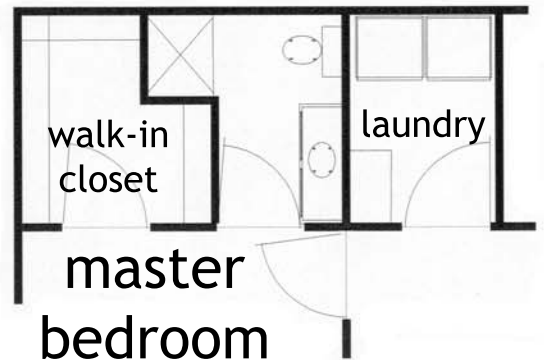

**The Grayson** - 2 bedrooms / 2 baths  
1206 square feet

*with 1-3/4 baths*

\*Square footage, floor plans, room dimensions and amenities may vary from those shown here.

Address: \_\_\_\_\_ Rent: \$ \_\_\_\_\_ Deposit: \$ \_\_\_\_\_