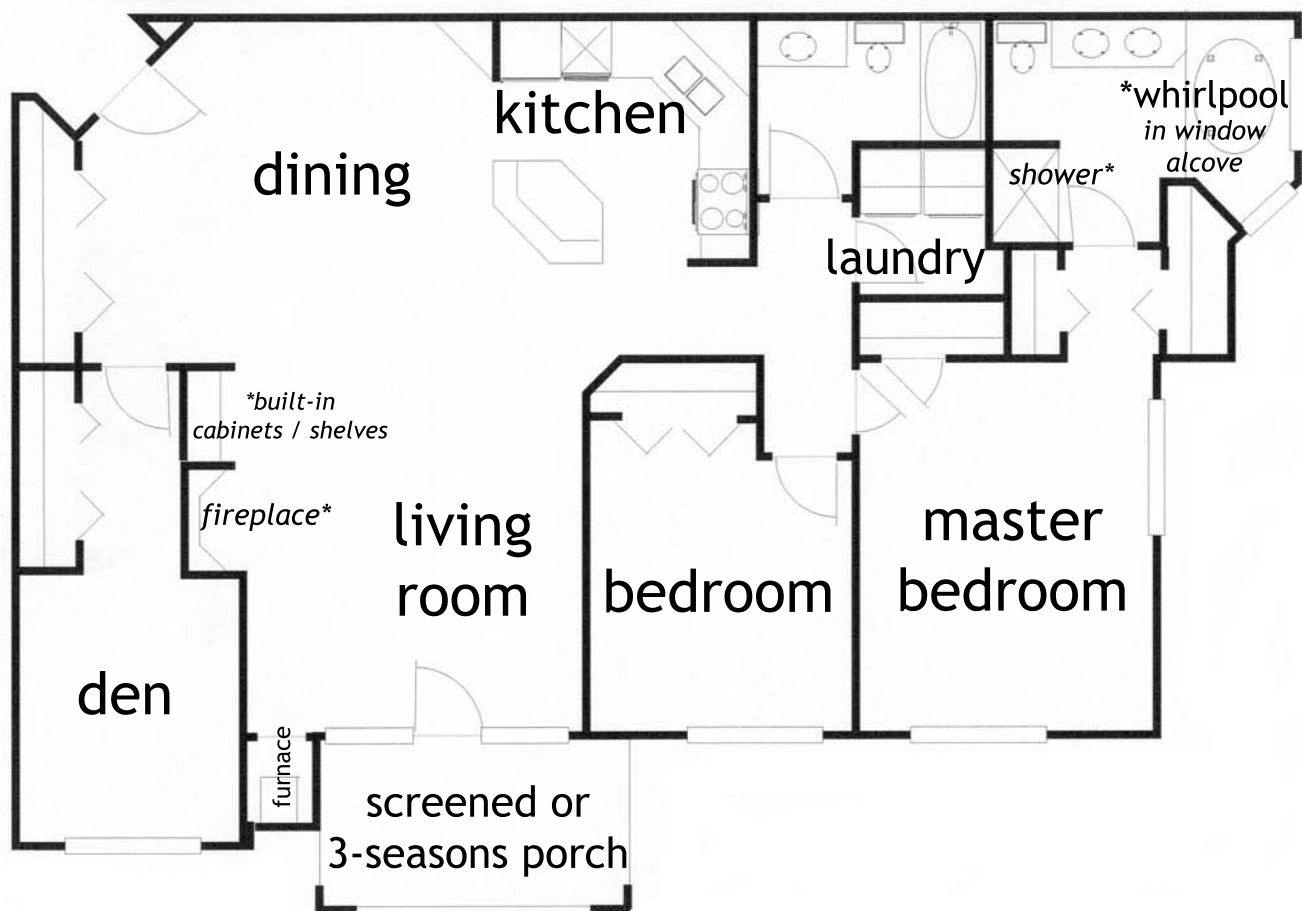

The Essex *with den* - 2 bedrooms / 2 baths
1520 square feet

*Square footage, floor plans, room dimensions and amenities may vary from those shown here.

Address: _____ Rent: \$ _____ Deposit: \$ _____

251 S. Yellowstone Drive, Madison WI 53705 608-233-9533
www.yorktownestates.com info@yorktownestates.com
Thoughtfully managed by Resident Services, Inc.