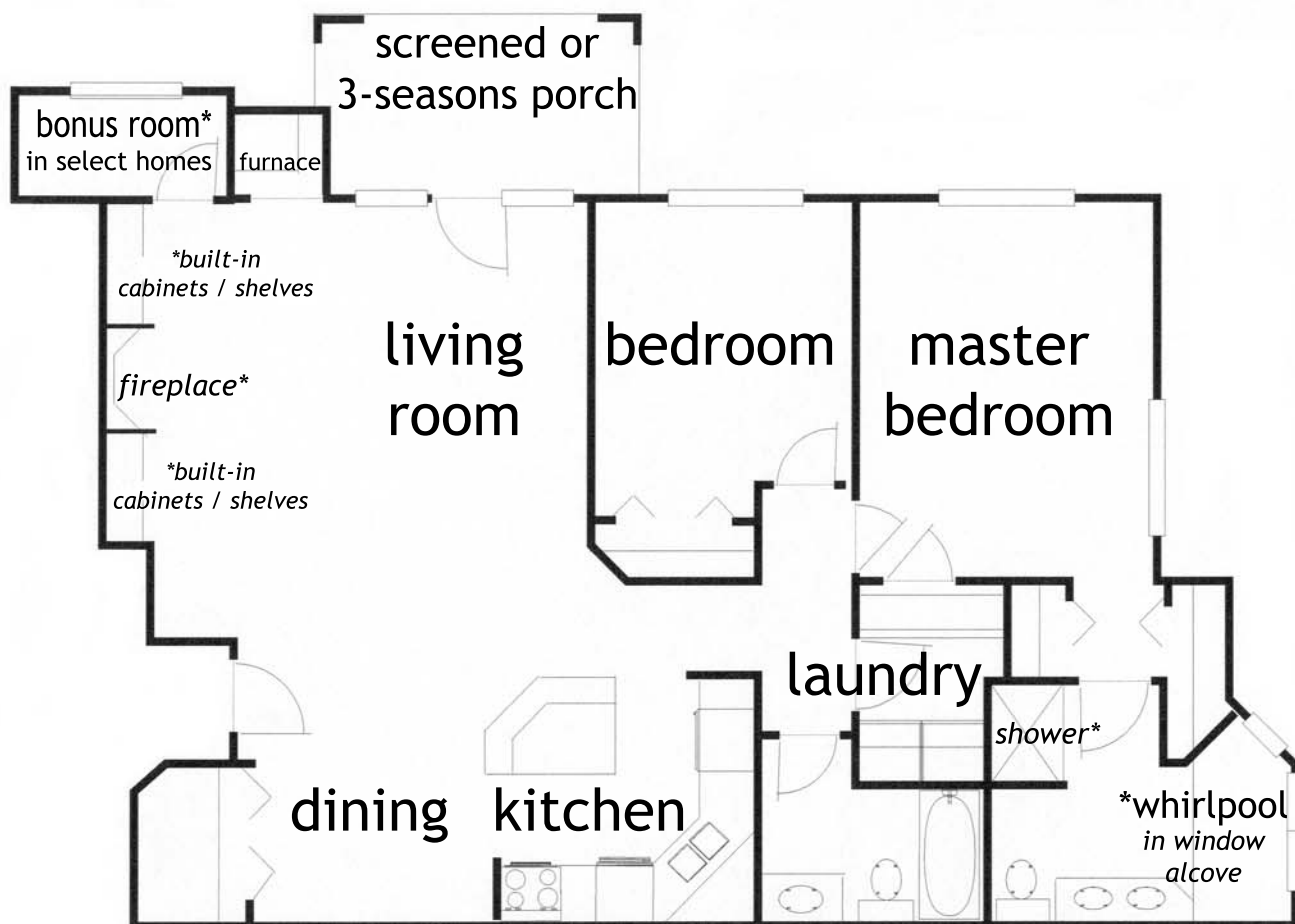

E-2

The Essex II - 2 bedrooms / 2 baths
 1250 - 1366 square feet

*Square footage, floor plans, room dimensions and amenities may vary from those shown here.

Address: _____ Rent: \$ _____ Deposit: \$ _____