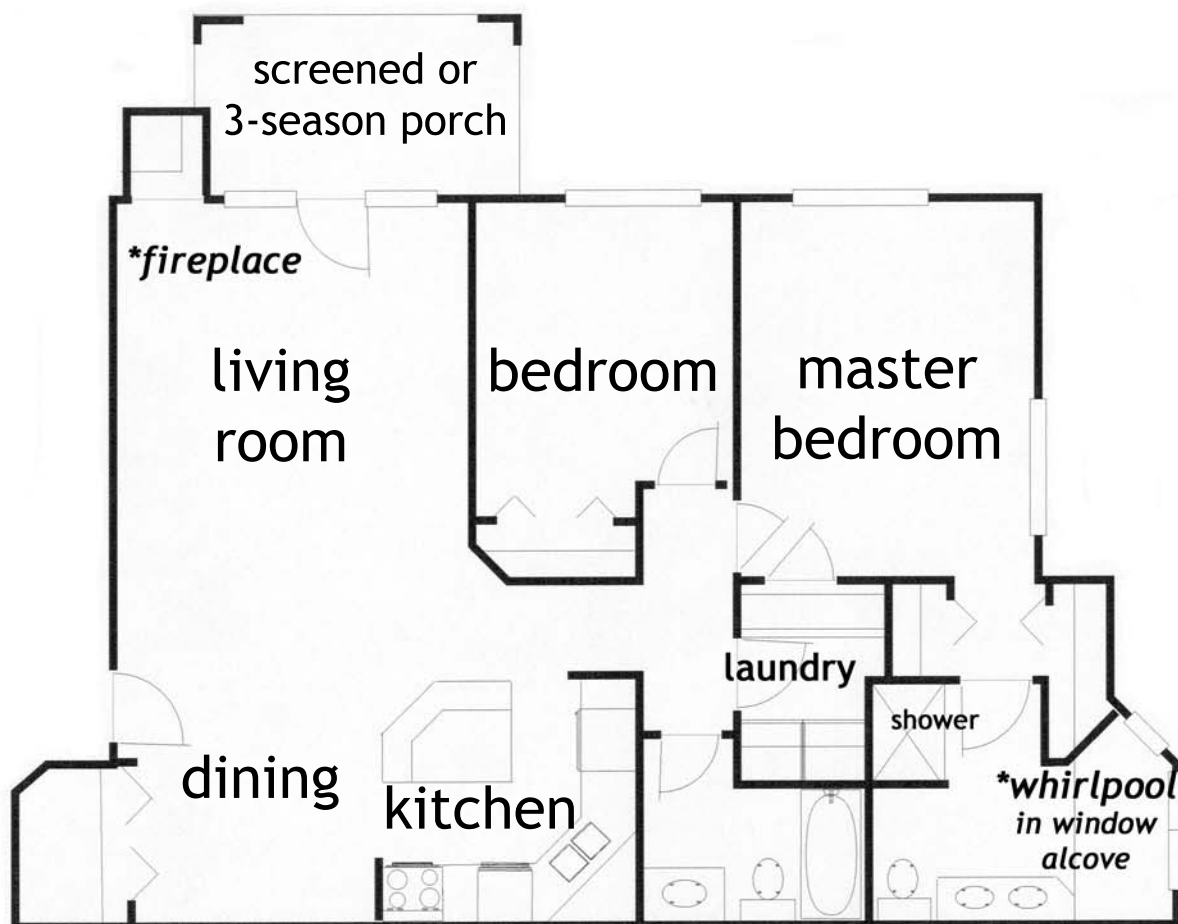

The Essex 1 - 2 bedrooms / 2 baths

1250 - 1366 square feet

*Square footage, floor plans, room dimensions and amenities may vary from those shown here.

Address: _____ Rent: \$ _____ Deposit: \$ _____

251 S. Yellowstone Drive, Madison WI 53705 608-233-9533
www.yorktownestates.com info@yorktownestates.com
Thoughtfully managed by Resident Services, Inc.