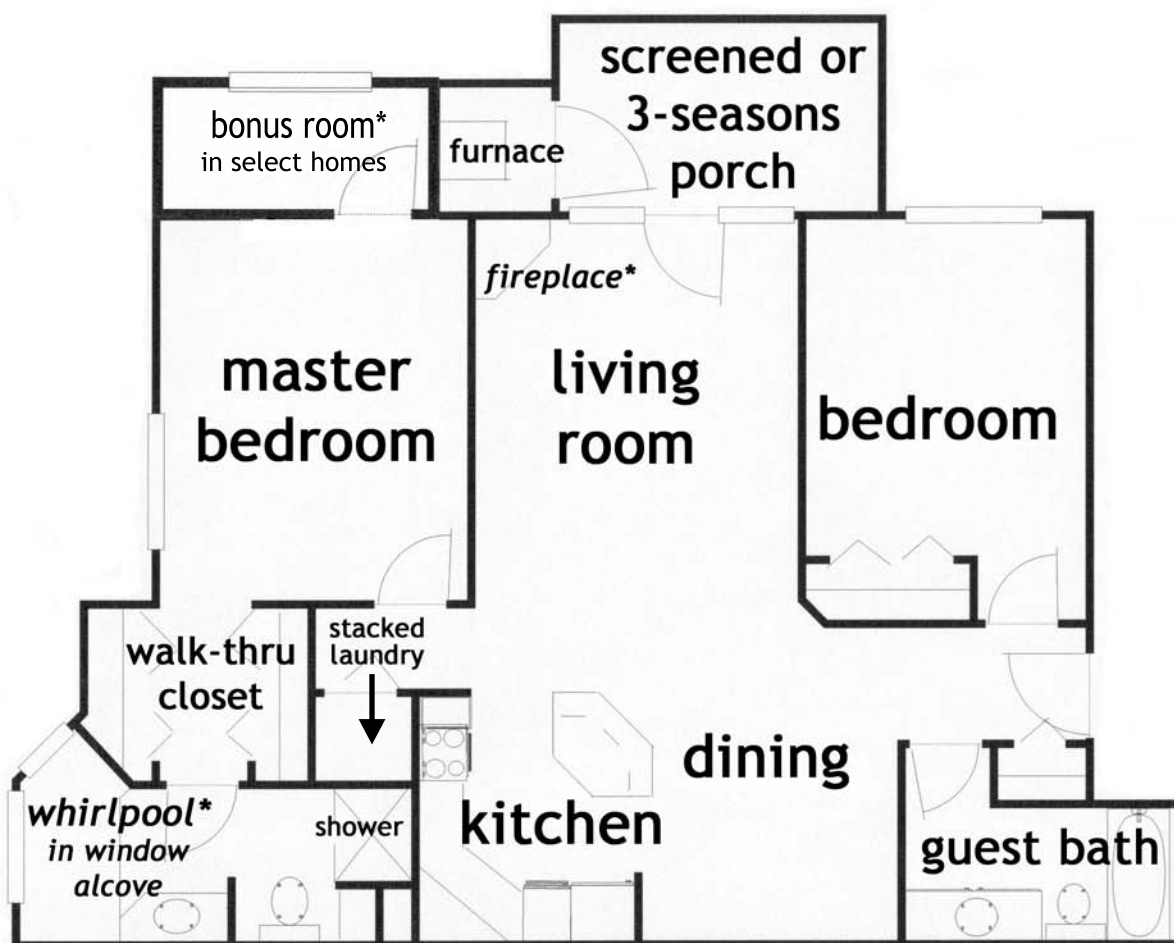

The Dunkirk - 2 bedroom / 2 baths
1250 - 1337 square feet

*Square footage, floor plans, room dimensions and amenities may vary from those shown here.

Address: _____ Rent: \$ _____ Deposit: \$ _____

251 S. Yellowstone Drive, Madison WI 53705 608-233-9533
www.yorktownestates.com info@yorktownestates.com
Thoughtfully managed by Resident Services, Inc.