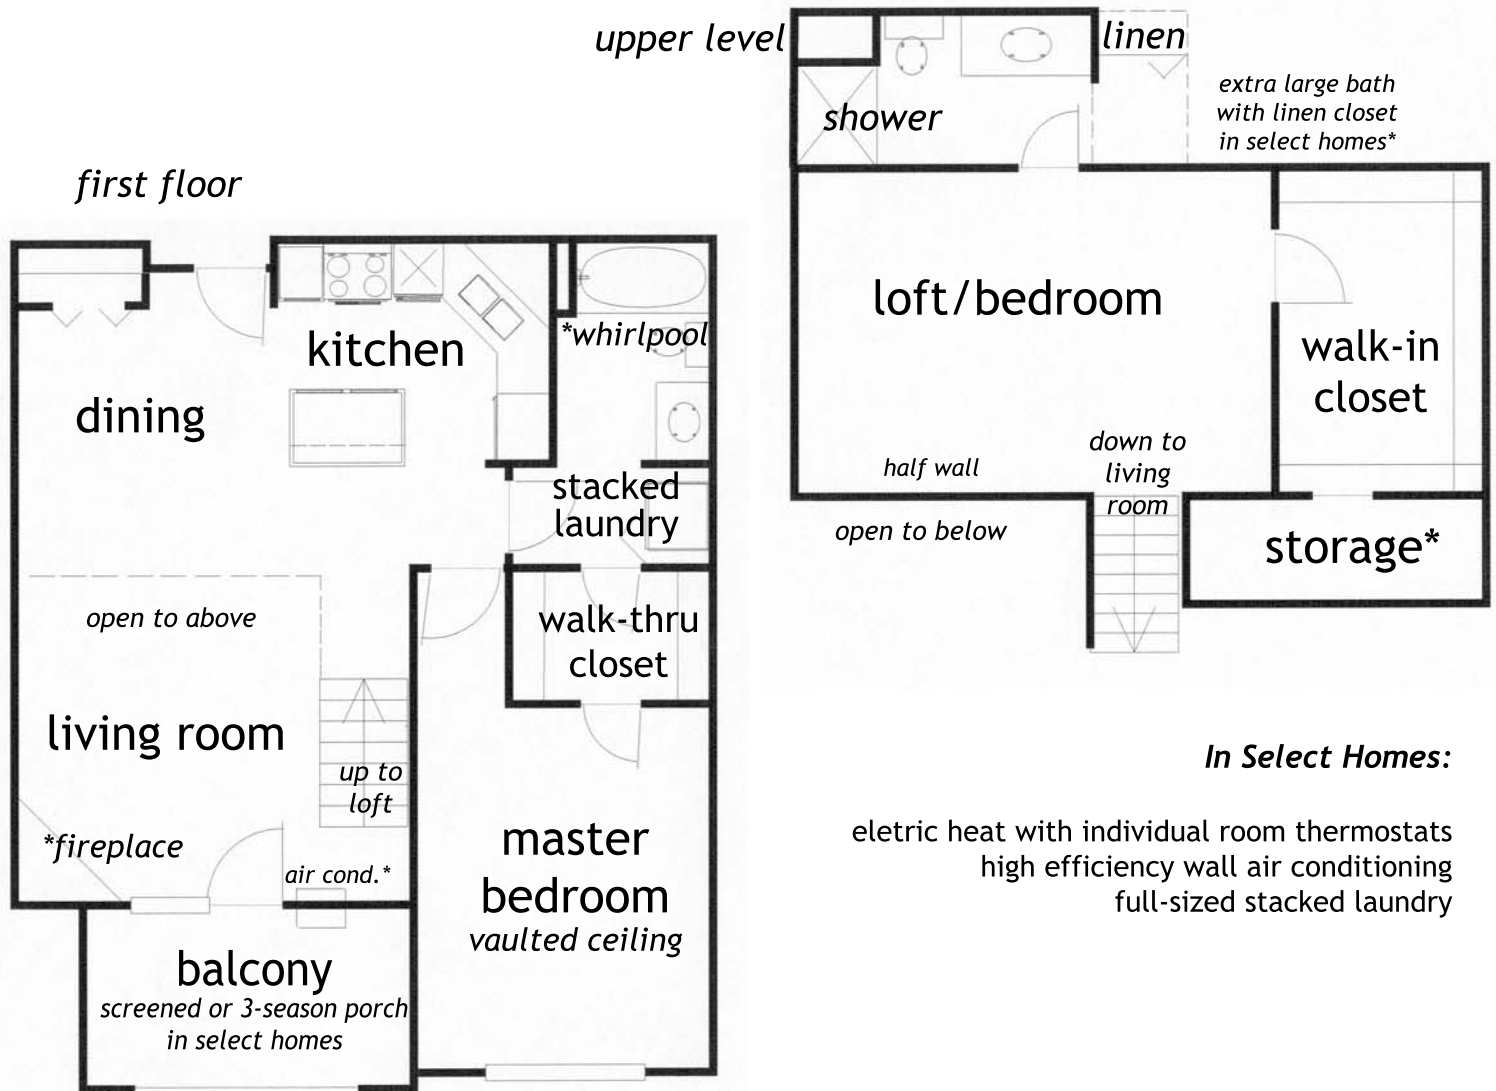

The Cambria II - 2 bedroom loft / 2 baths
1255 - 1438 square feet

In Select Homes:

- electric heat with individual room thermostats
- high efficiency wall air conditioning
- full-sized stacked laundry

*Square footage, floor plans, room dimensions and amenities may vary from those shown here.