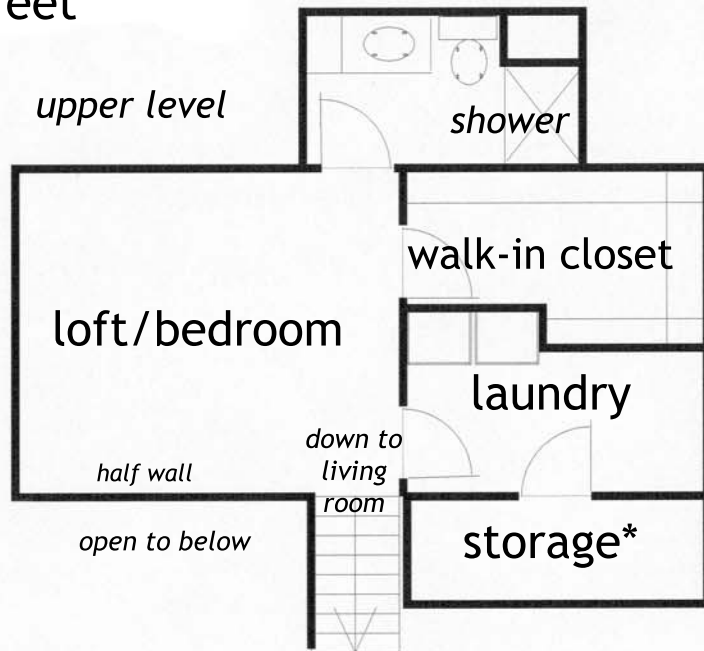

The Cambria I - 2 bedroom loft / 2 baths
 1255 - 1438 square feet

first floor

upper level

In Select Homes:
 central heat and air conditioning
 large laundry room with full-size washer/dryer
 bay window
 hinged window seat with storage