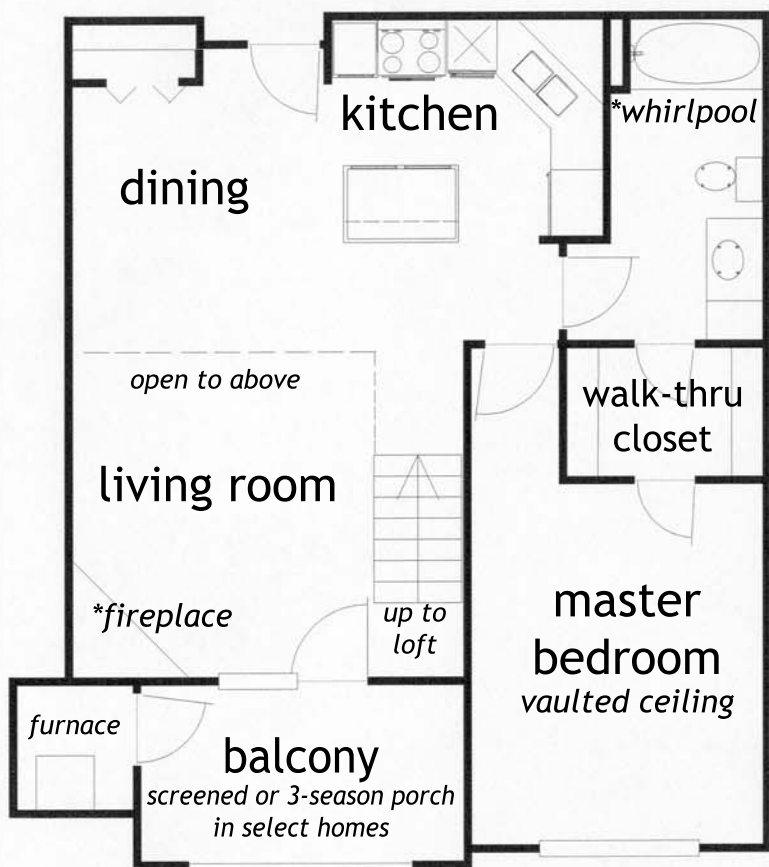

The Cambria I - 2 bedroom loft / 2 baths
 1255 - 1438 square feet

first floor

upper level

In Select Homes:
 central heat and air conditioning
 large laundry room with full-size washer/dryer
 bay window
 hinged window seat with storage