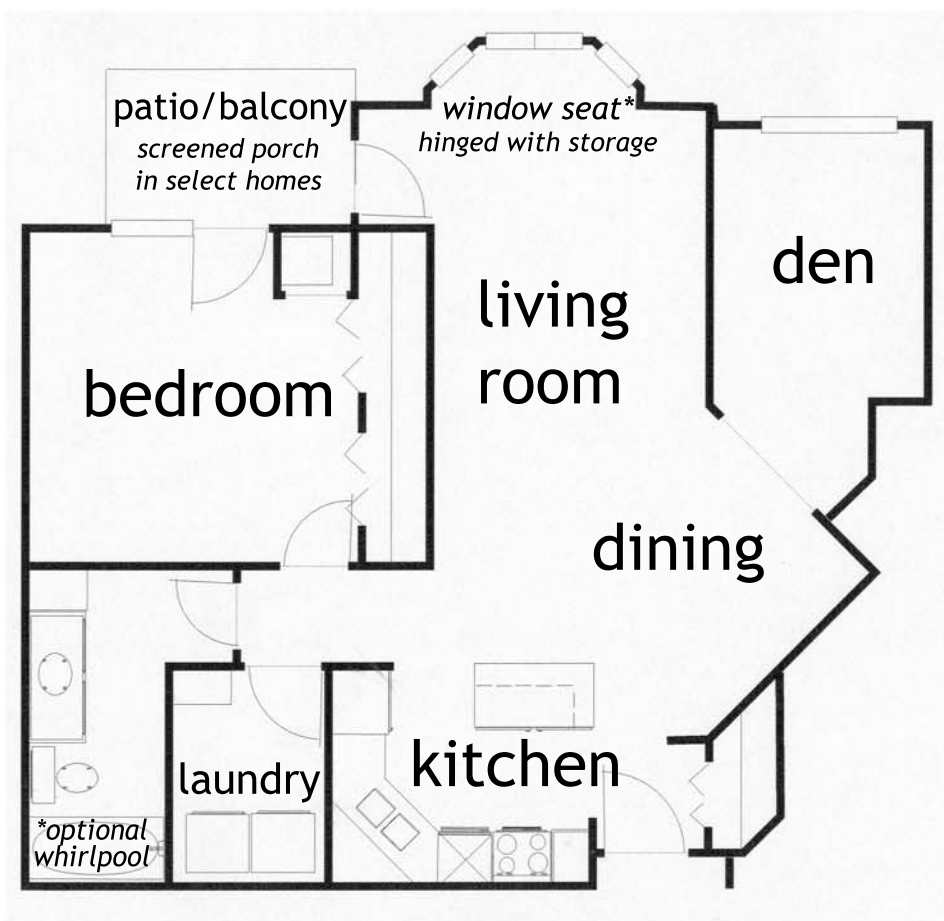

**B** **The Bedford** - 1 bedroom *with den*  
1031 - 1043 square feet

Square footage, floor plans, room dimensions and amenities may vary from those shown here.

Address: \_\_\_\_\_ Rent: \$ \_\_\_\_\_ Deposit: \$ \_\_\_\_\_