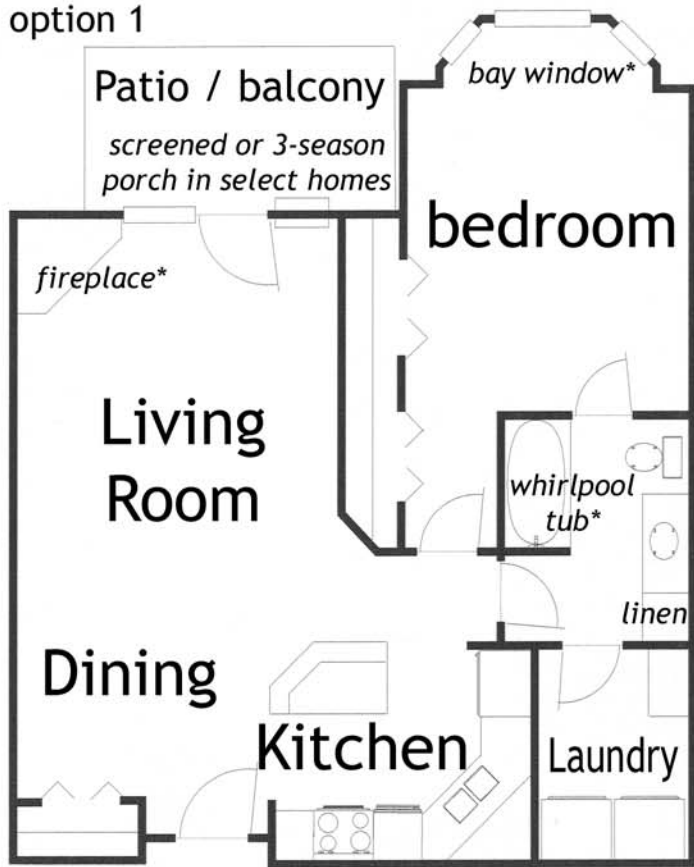

The Andover - 1 bedroom
825 - 842 square feet

option 1

In select homes:
 electric heat with individual room thermostats
 high efficiency wall air conditioning
 bay window - hinged window seat with storage
 attractive gas fireplace with ceramic or marble surround

option 2

In select homes:
 central heat and air conditioning
 triple wide French patio door

Square footage, floor plans, room dimensions and amenities may vary from those shown here.

Address: _____ Rent: \$ _____ Deposit: \$ _____