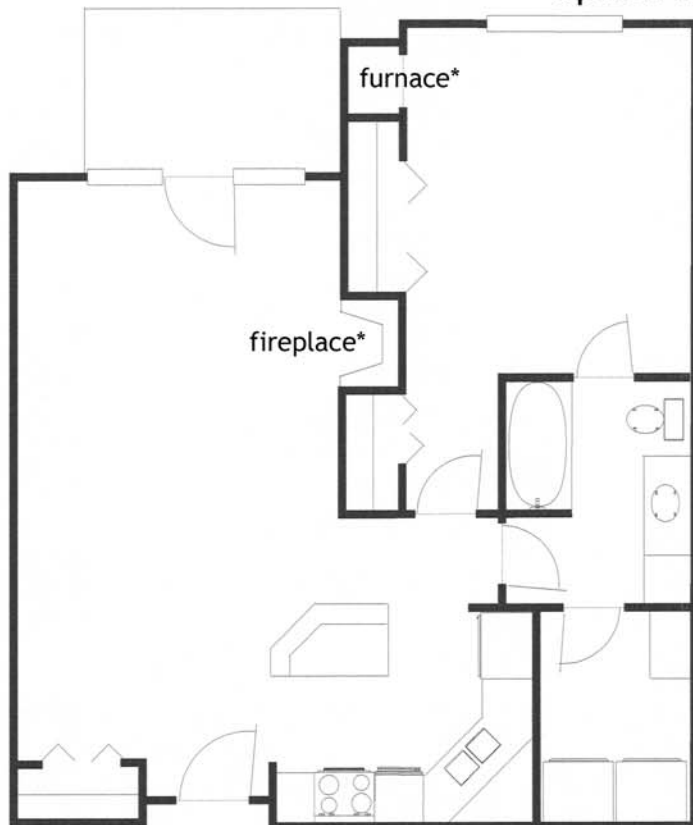

The Andover - 1 bedroom
825 - 842 square feet

option 1

In select homes:
 electric heat with individual room thermostats
 high efficiency wall air conditioning
 bay window - hinged window seat with storage
 attractive gas fireplace with ceramic or marble surround

option 2

In select homes:
 central heat and air conditioning
 triple wide French patio door

Square footage, floor plans, room dimensions and amenities may vary from those shown here.

Address: _____ Rent: \$ _____ Deposit: \$ _____