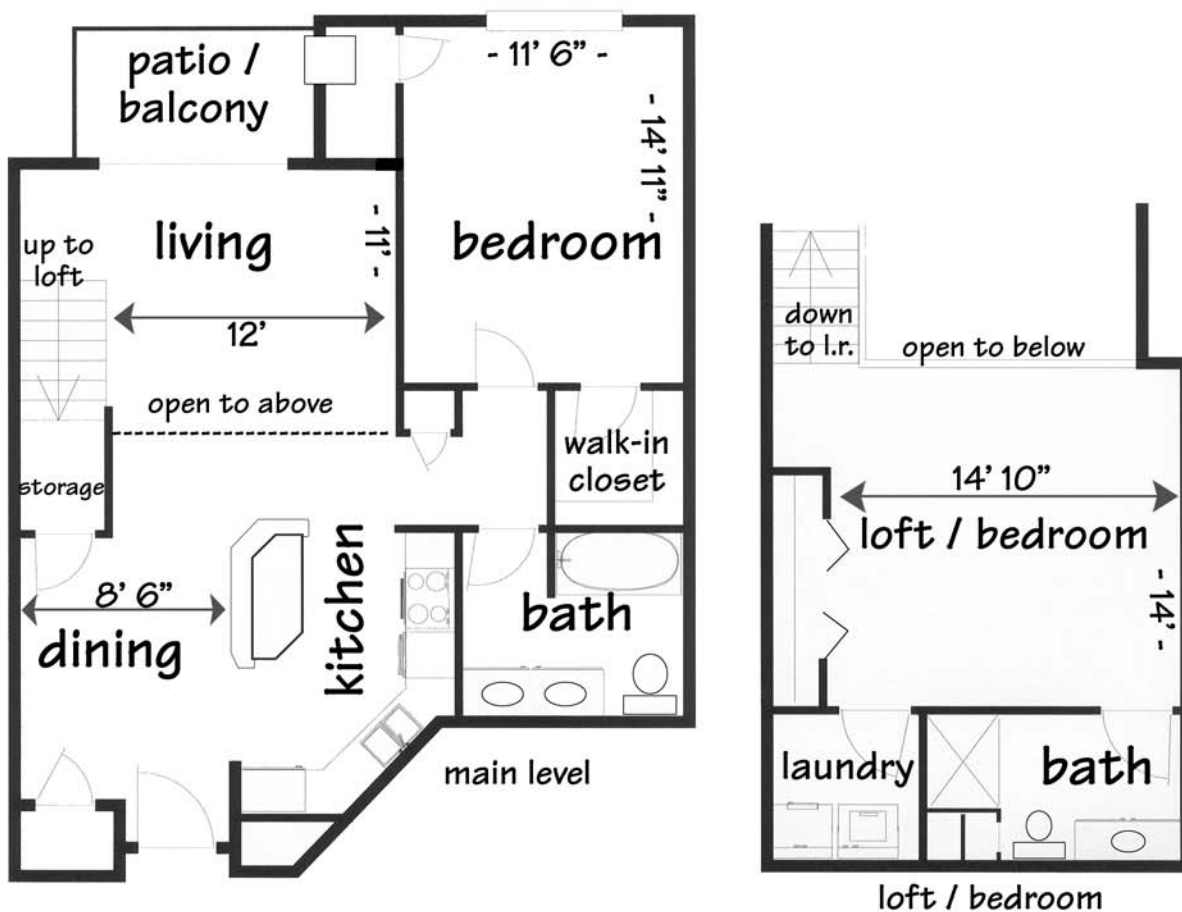

**0**

**The Osterville** - 2 bedroom/2 bath - lofted  
1216 square feet

Square footage, floor plans, room dimensions and amenities may vary from those shown here.

Address: \_\_\_\_\_ Rent:\$ \_\_\_\_\_ Deposit:\$ \_\_\_\_\_