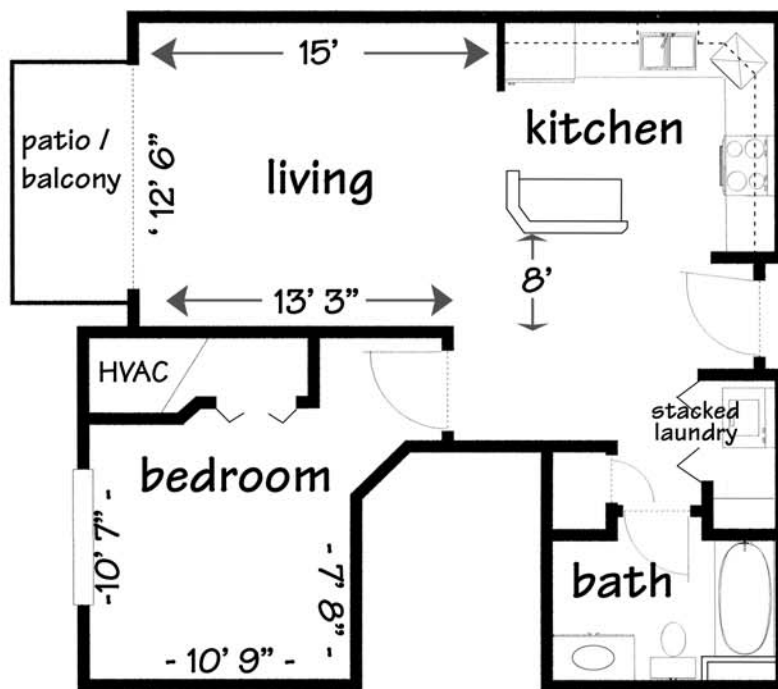

The Eastwick - 1 bedroom/1 bath 725 - 740 square feet

Square footage, floor plans, room dimensions and amenities may vary from those shown here.

Address: _____ Rent: \$ _____ Deposit: \$ _____

7602 Mid Town Rd. Madison WI 53719 608-848-1178 www.provincehill.com
Thoughtfully managed by Resident Services, Inc.