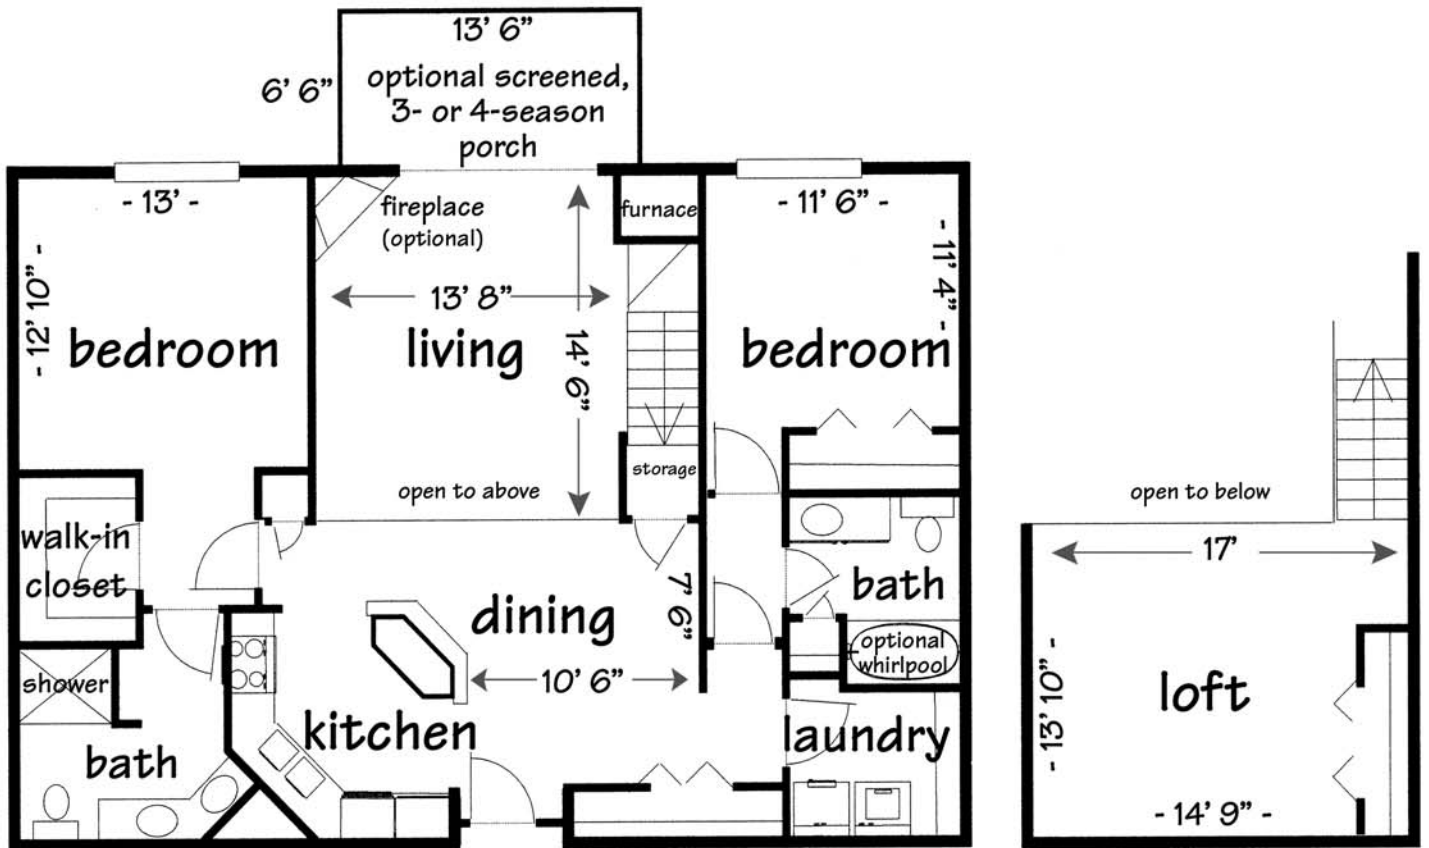

The Wenham - 2 bedroom plus loft / 2 bath
1488 - 1644 square feet

Square footage, floor plans, room dimensions and amenities may vary from those shown here.

Address: _____ Rent: \$ _____ Deposit: \$ _____