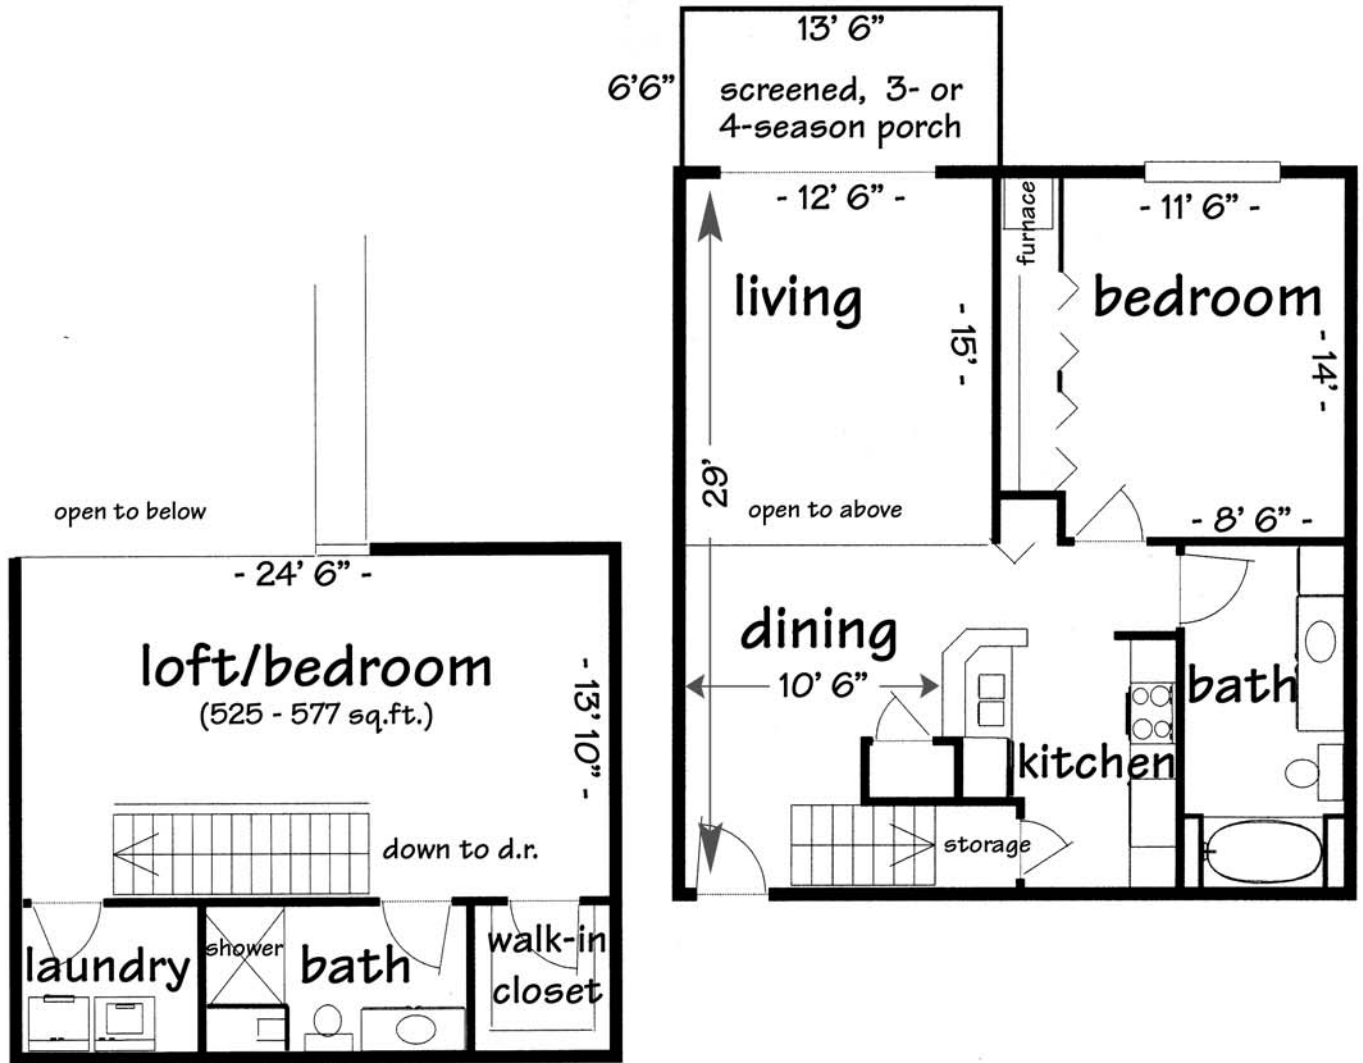

The Pembroke - 2 bedroom/2 bath - Lofted
1365 - 1463 square feet

Square footage, floor plans, room dimensions and amenities may vary from those shown here.

Address: _____ Rent: \$ _____ Deposit: \$ _____