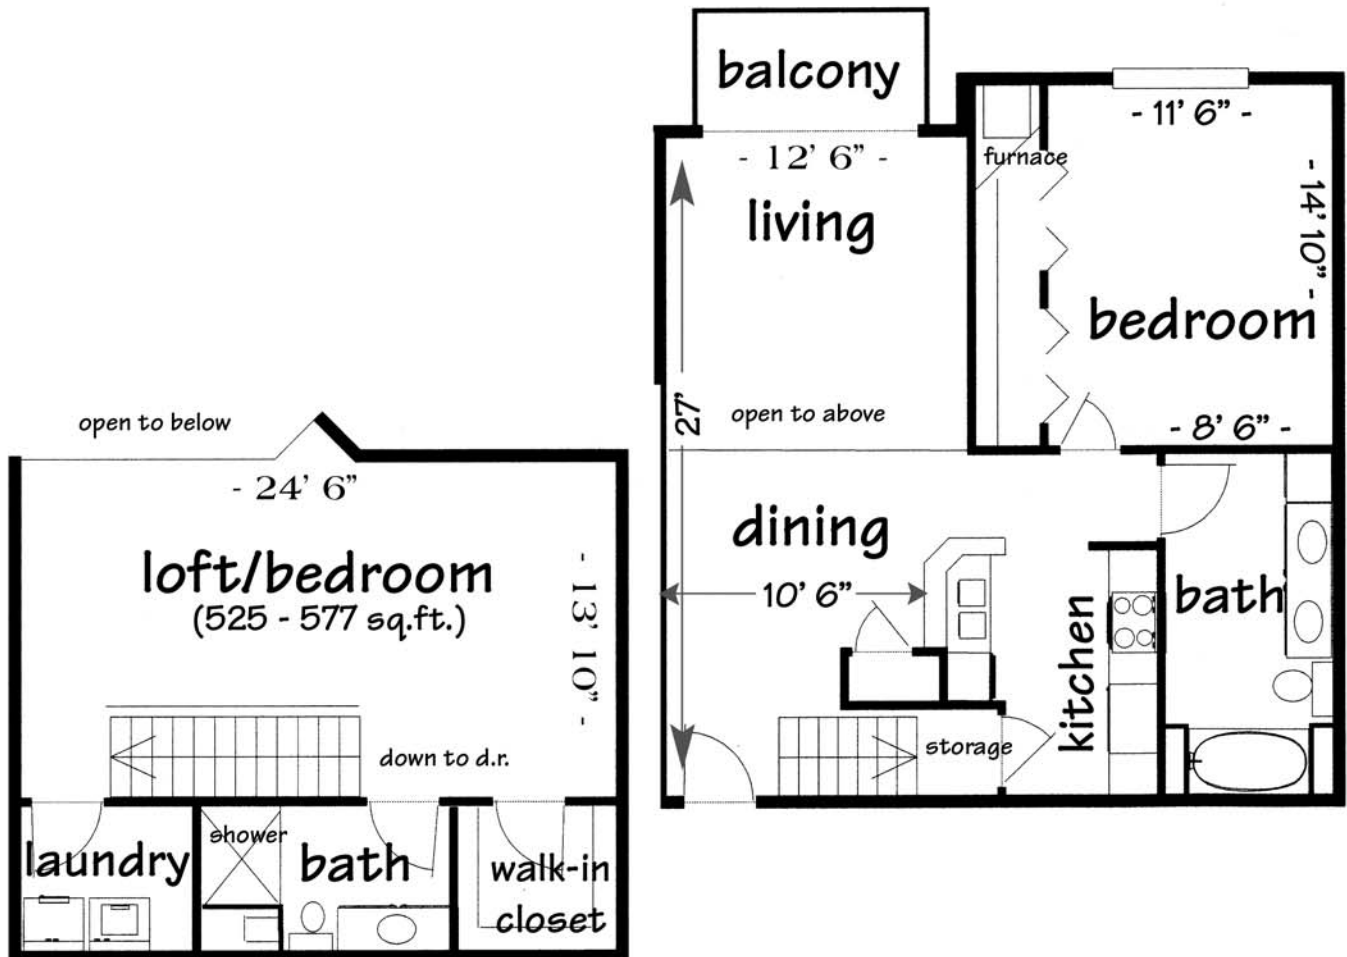

The Pocassett - 2 bedroom/2 bath - Lofted 1340 - 1392 square feet

Square footage, floor plans, room dimensions and amenities may vary from those shown here.

Address: _____ Rent: \$ _____ Deposit: \$ _____