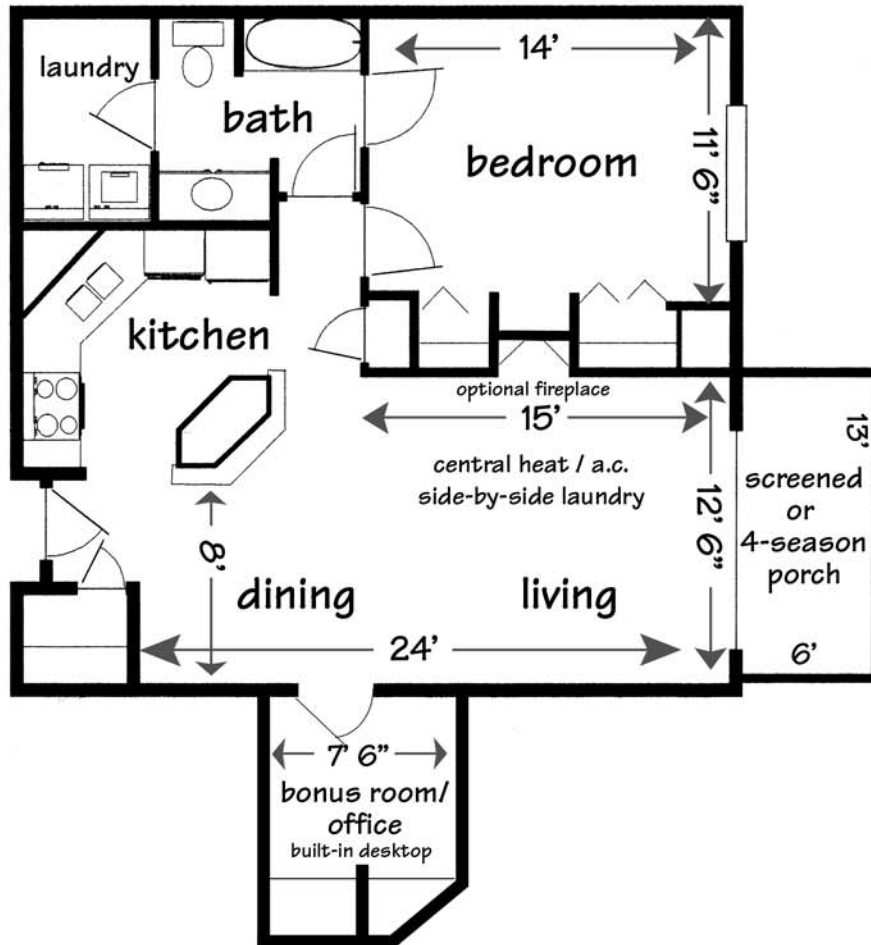

## The Manasquan - 1 bedroom/1 bath

912 - 1020 square feet

Square footage, floor plans, room dimensions and amenities may vary from those shown here.

Address: \_\_\_\_\_ Rent: \$ \_\_\_\_\_ Deposit: \$ \_\_\_\_\_