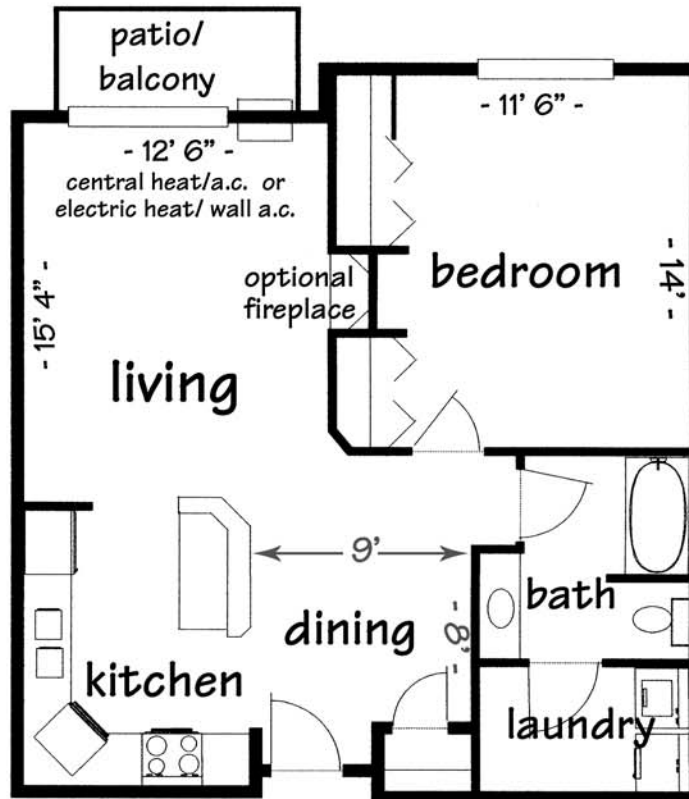

D

The Sedgwick - 1 bedroom/1 bath 810 square feet

Square footage, floor plans, room dimensions and amenities may vary from those shown here.

Address: _____ Rent: \$ _____ Deposit: \$ _____

7602 Mid Town Rd. Madison WI 53719 608-848-1178 www.provincehill.com
Thoughtfully managed by Resident Services, Inc.