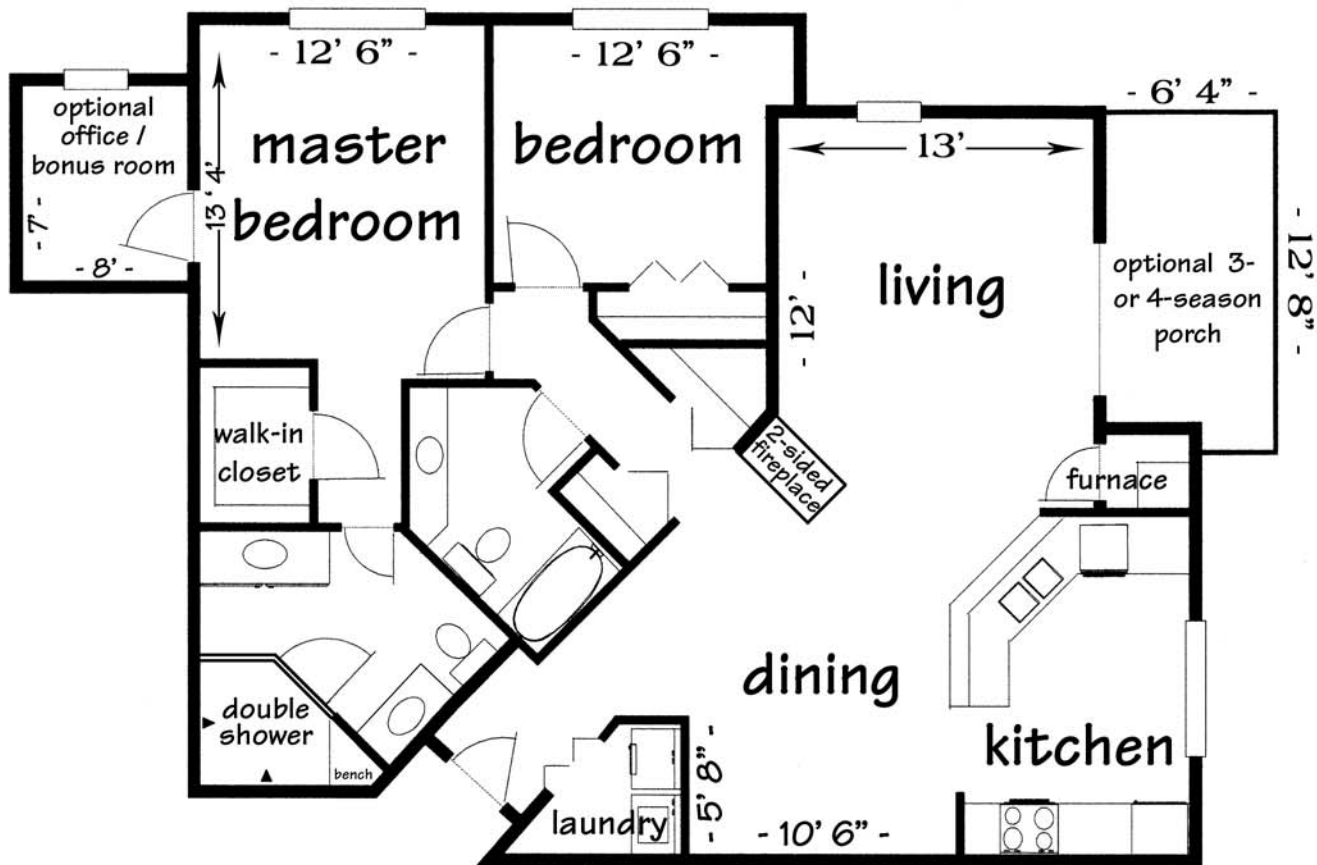

B2

The Penobscott II

1305 - 1468 square feet

- 2 bedroom/2 bath

with double shower and vanity

Square footage, floor plans, room dimensions and amenities may vary from those shown here.

Address: _____ Rent: \$ _____ Deposit: \$ _____