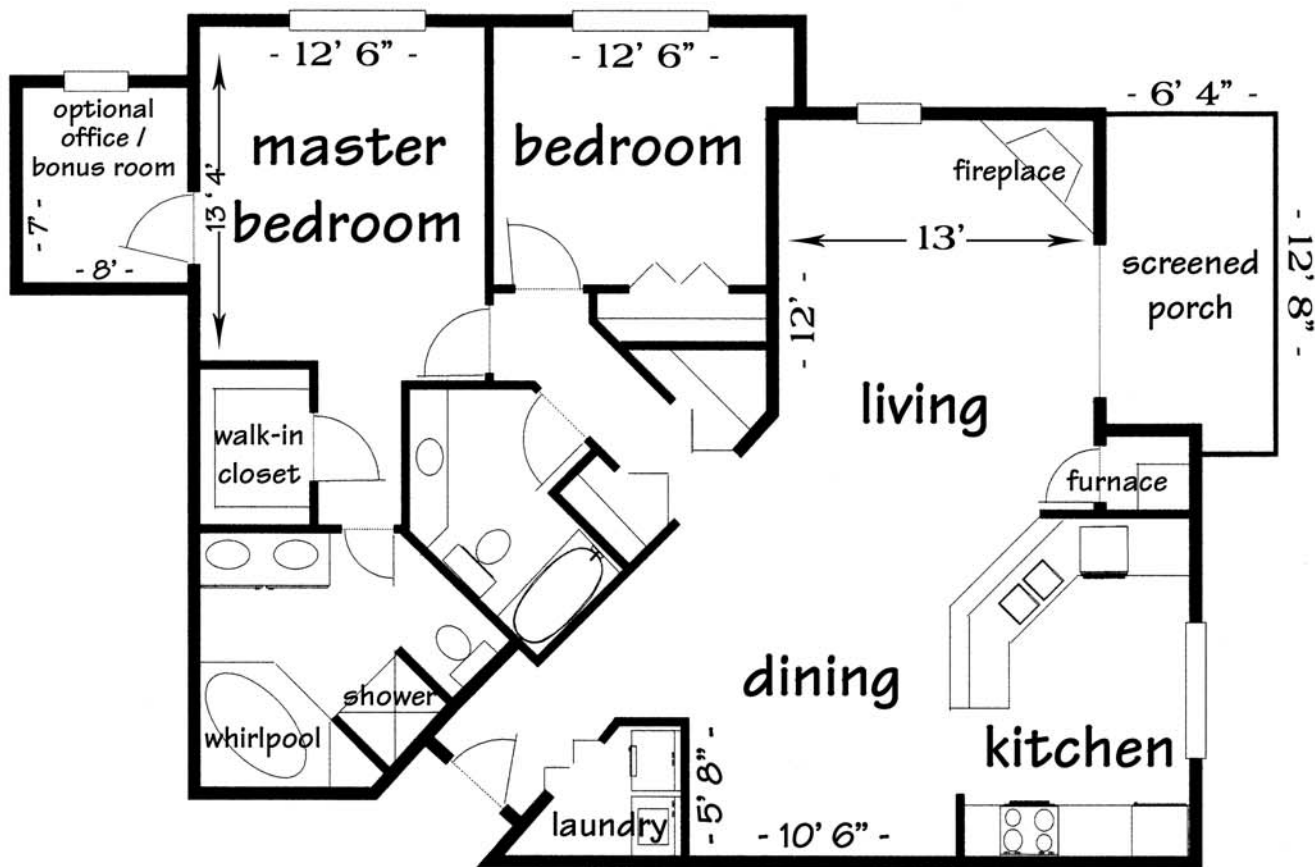

B1

The Penobscott I - 2 bedroom/2 bath
 1305 - 1363 square feet with whirlpool tub

Square footage, floor plans, room dimensions and amenities may vary from those shown here.

Address: _____ Rent: \$ _____ Deposit: \$ _____