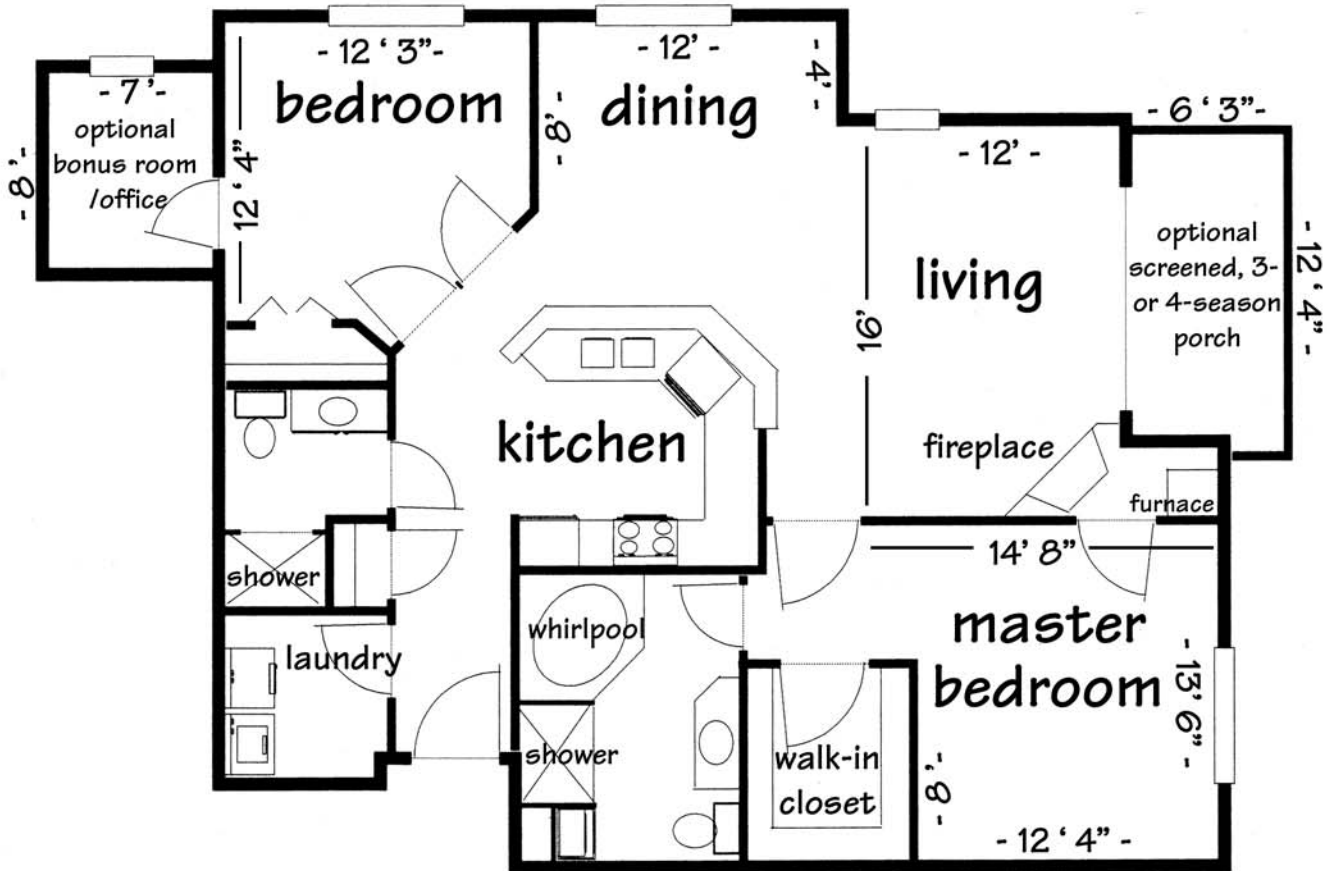

**A**

**The Monscott** - 2 bedroom/2 bath  
1310 - 1407 square feet

Square footage, floor plans, room dimensions and amenities may vary from those shown here.

Address: \_\_\_\_\_ Rent: \$ \_\_\_\_\_ Deposit: \$ \_\_\_\_\_