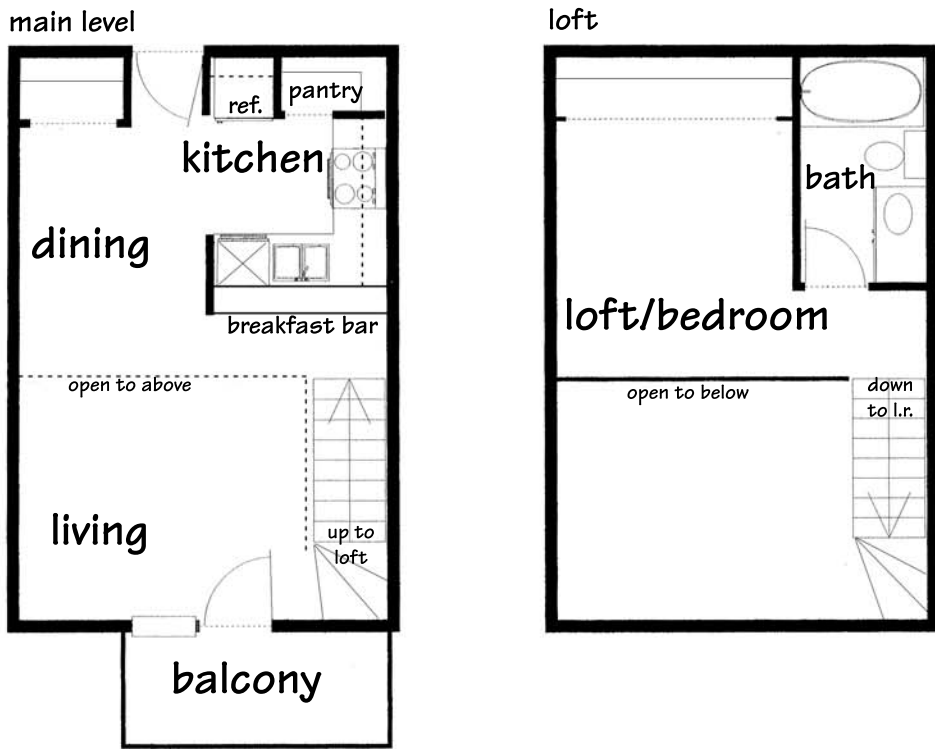

Property Location:
5329 Old Middleton Rd.
Madison, WI 53705

The Chelsea - 1-bedroom loft, upper floor
635 - 660 square feet

Square footage, floor plans, room dimensions and amenities may vary from those shown here.