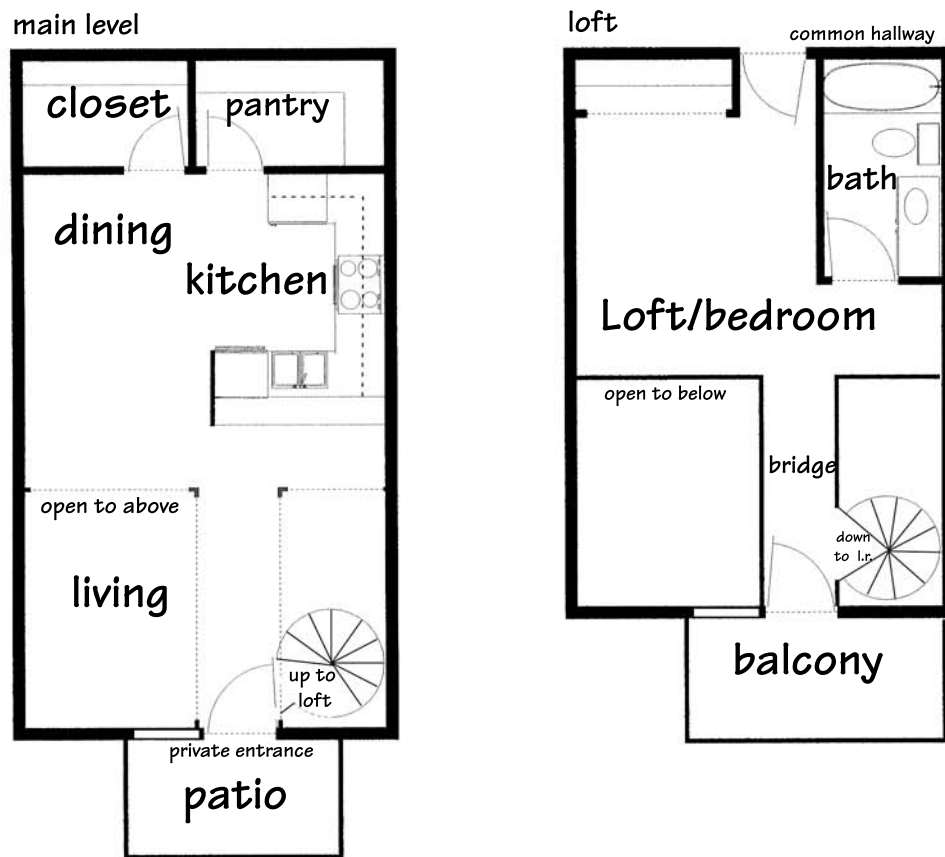

Property Location:  
 5329 Old Middleton Rd.  
 Madison, WI 53705

**The Tribeca** - 1-bedroom loft, ground floor  
 725 square feet

Square footage, floor plans, room dimensions and amenities may vary from those shown here.