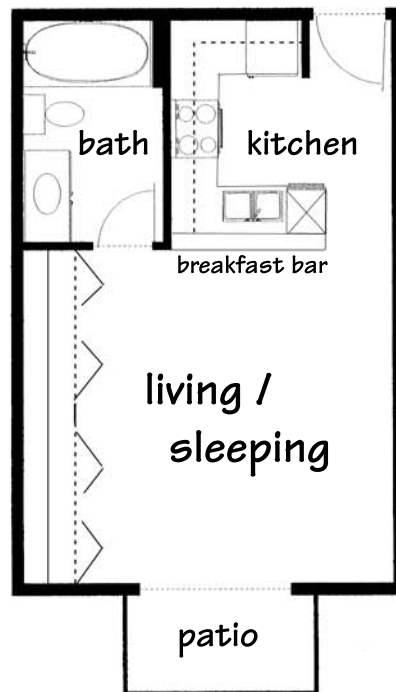

Property Location:
5329 Old Middleton Rd.
Madison, WI 53705

The Soho - studio
384 square feet

Square footage, floor plans, room dimensions and amenities may vary from those shown here.

Address: _____ Rent: \$ _____ Deposit: \$ _____