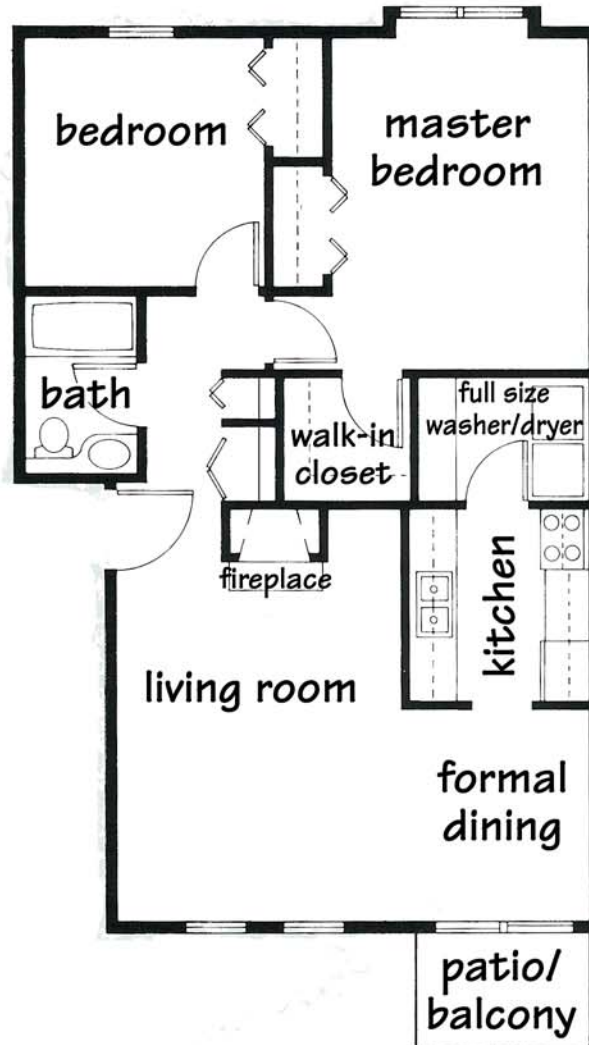

High Point Commons

The Cambridge - 2 bedroom/1 bath
926 - 1025 square feet with full size washer/dryer

Square footage, floor plans, room dimensions and amenities may vary from those shown here.

Address: _____ Rent: \$ _____ Deposit: \$ _____