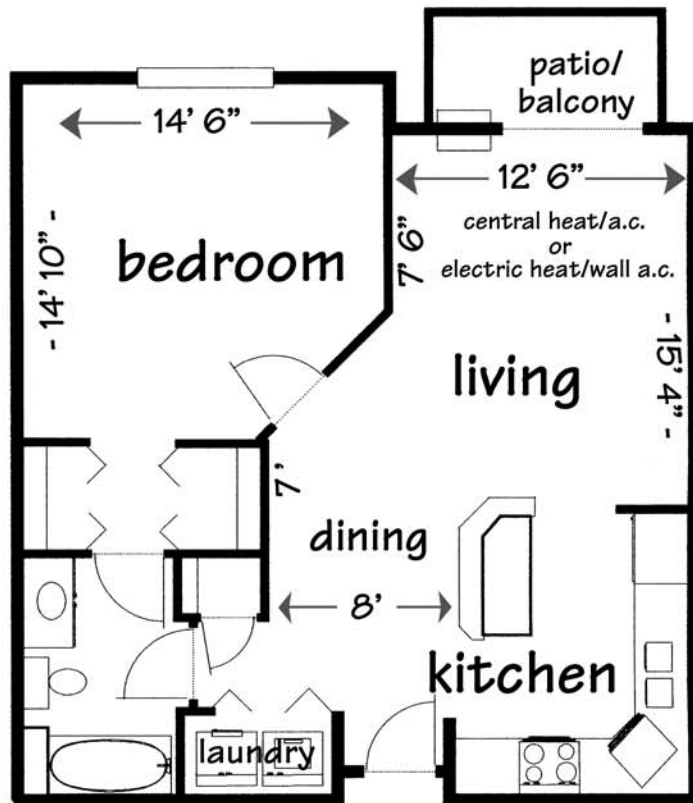

The Chatham - 1 bedroom/1 bath 810 square feet

Square footage, floor plans, room dimensions and amenities may vary from those shown here.

Address: _____ Rent: \$ _____ Deposit: \$ _____

7602 Mid Town Rd. Madison WI 53719 608-848-1178 www.provincehill.com
Thoughtfully managed by Resident Services, Inc.