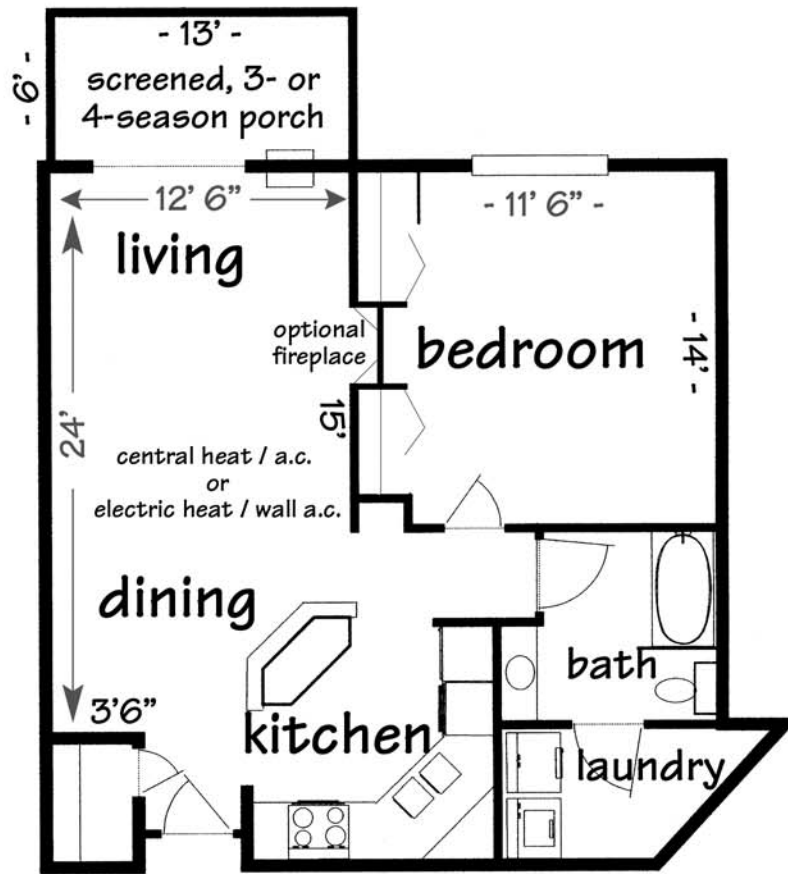

The Harwich - 1 bedroom/1 bath 832 - 930 square feet

Square footage, floor plans, room dimensions and amenities may vary from those shown here.

Address: _____ Rent: \$ _____ Deposit: \$ _____

7602 Mid Town Rd. Madison WI 53719 608-848-1178 www.provincehill.com
Thoughtfully managed by Resident Services, Inc.